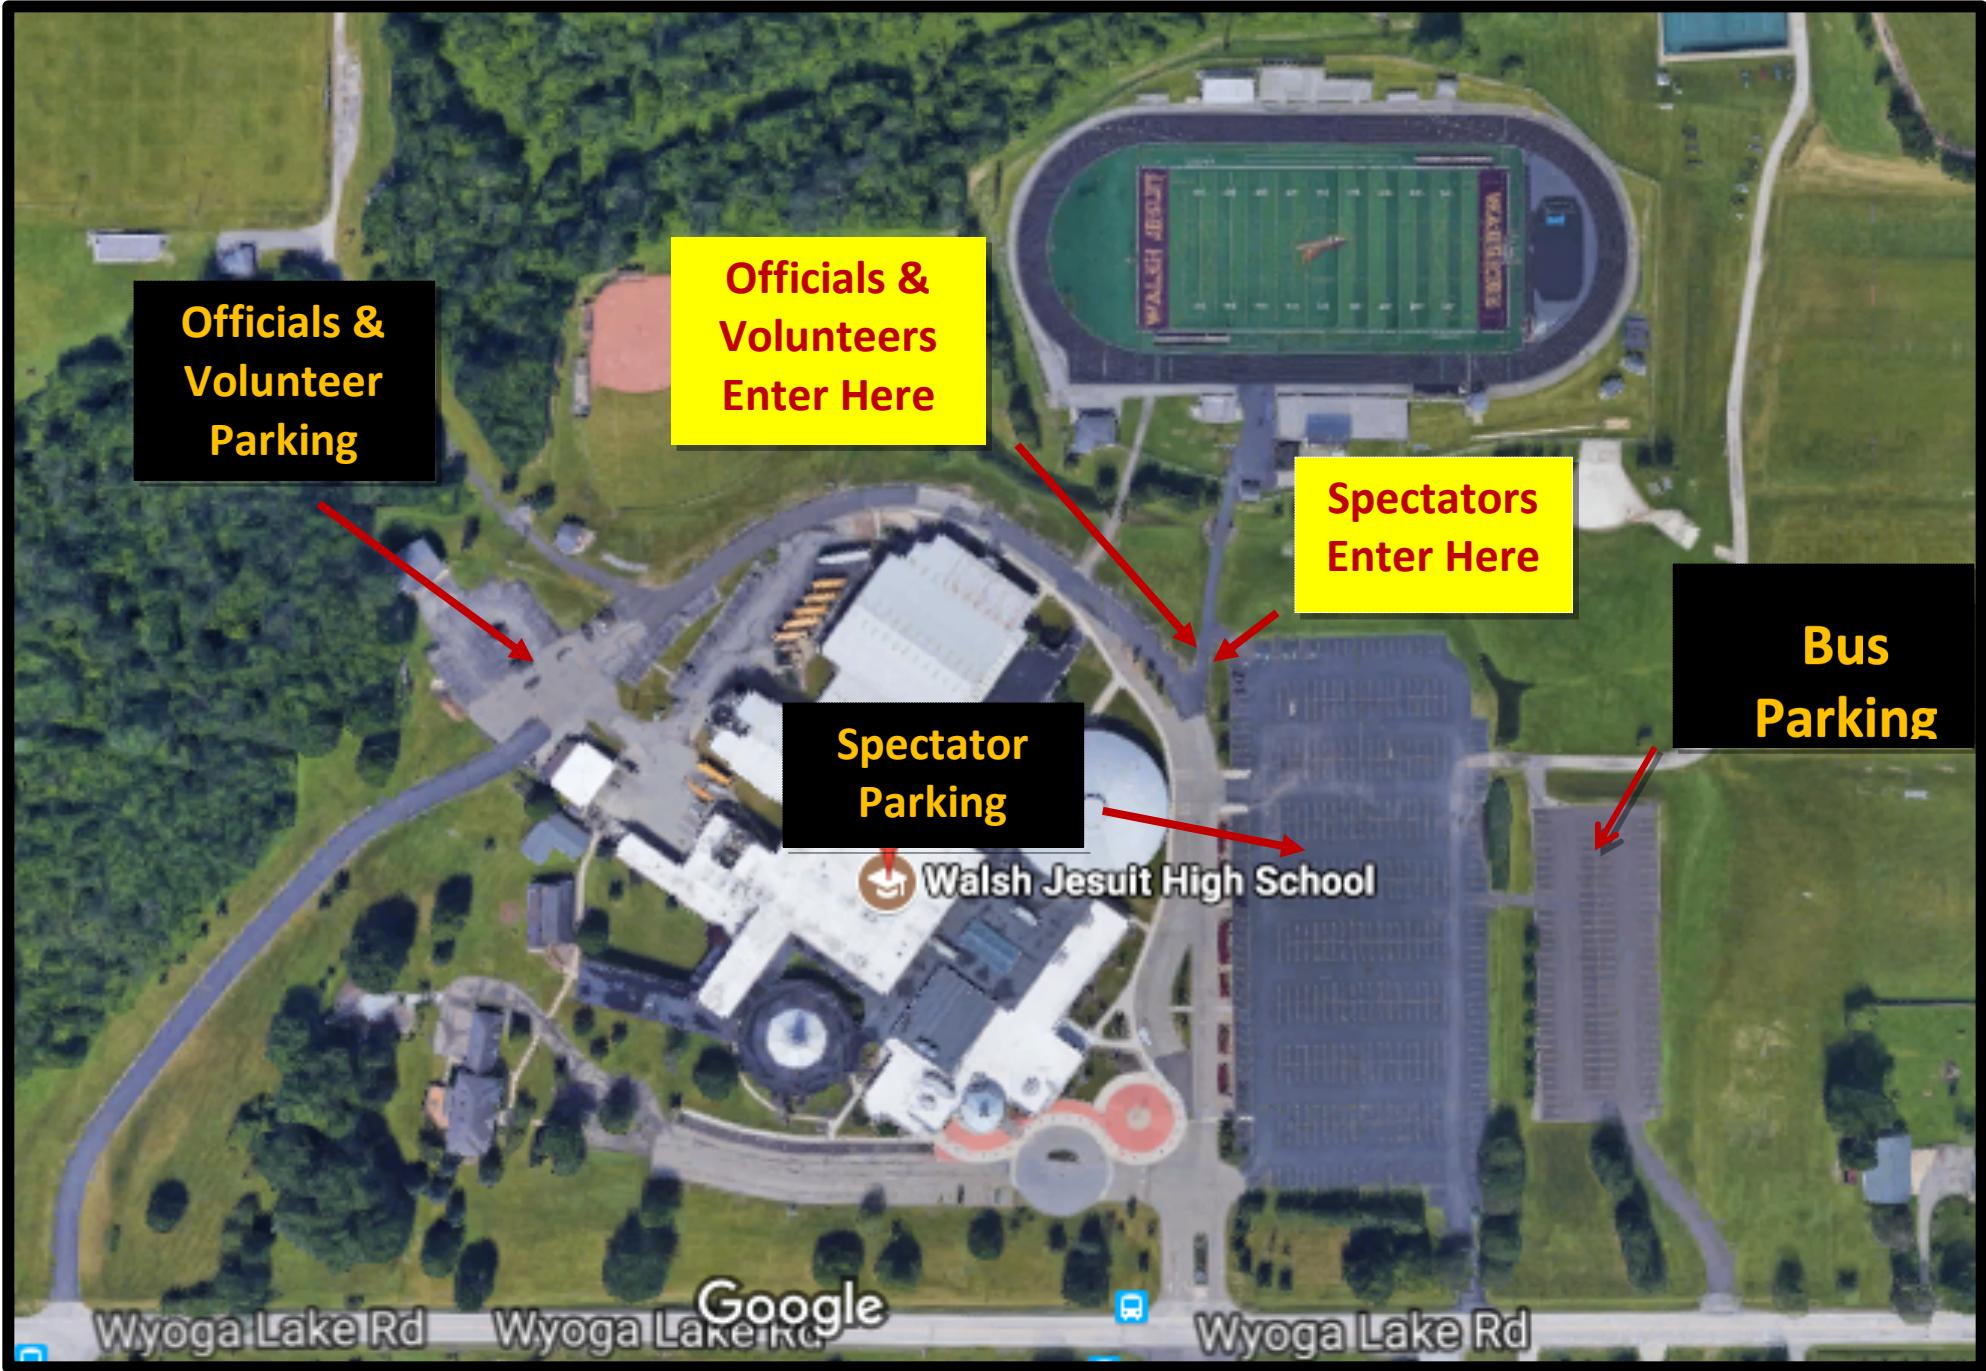

Hasenstab Warrior Relay
Parking

Officials & Volunteer Parking

Officials & Volunteers Enter Here

Spectators Enter Here

Bus Parking

Spectator Parking

Walsh Jesuit High School

Wyoga Lake Rd

Wyoga Lake Rd

Google

Wyoga Lake Rd