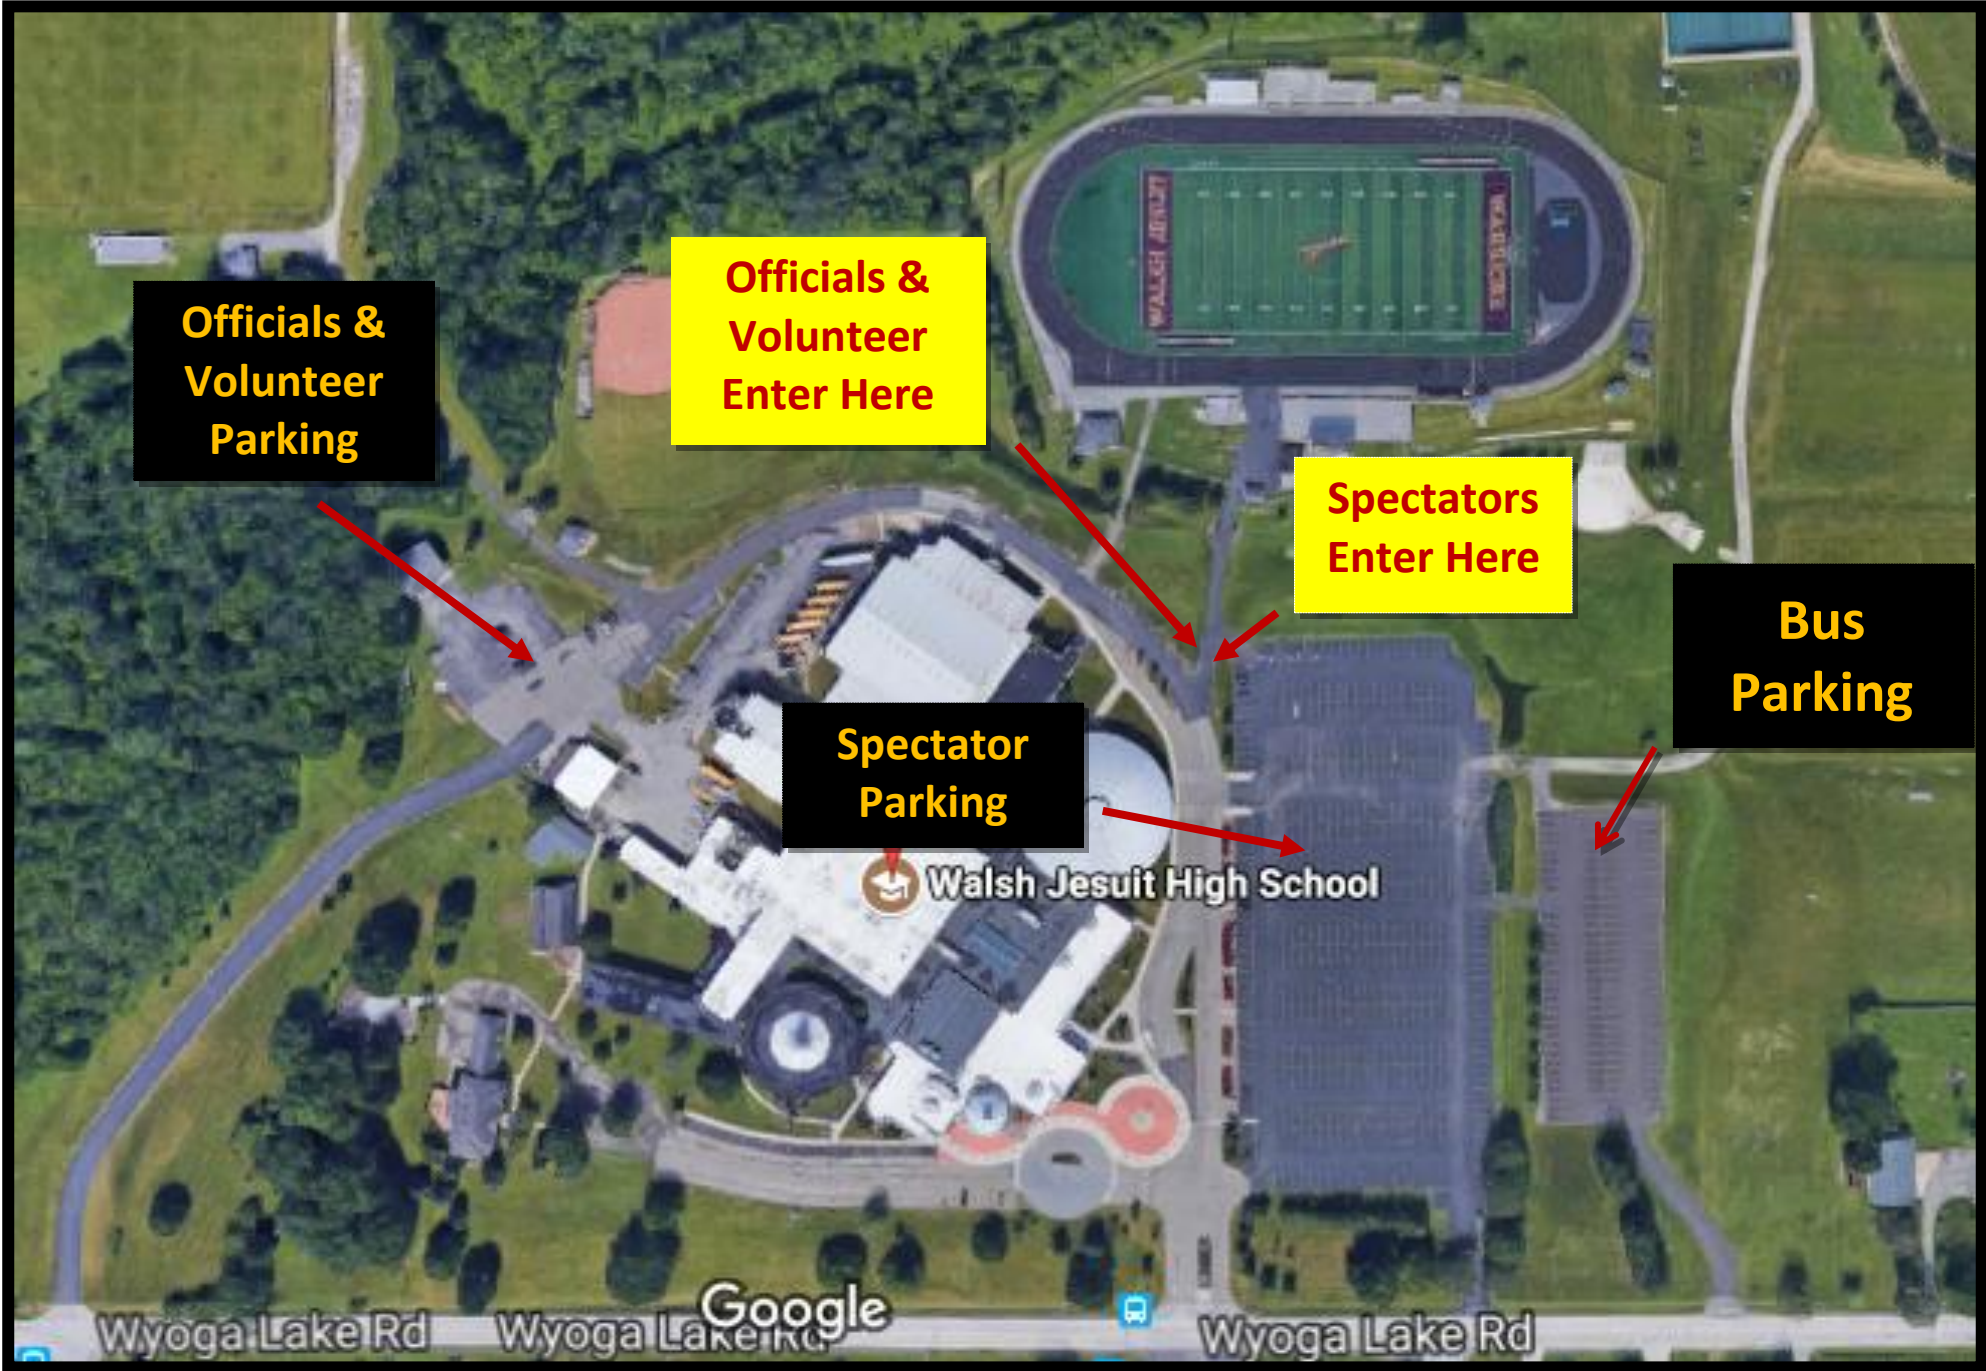

Hasenstab Warrior Relay  
Parking

**Officials & Volunteer Parking**

**Officials & Volunteer Enter Here**

**Spectators Enter Here**

**Bus Parking**

**Spectator Parking**

Walsh Jesuit High School

Wyoga Lake Rd

Wyoga Lake Rd

Google

Wyoga Lake Rd